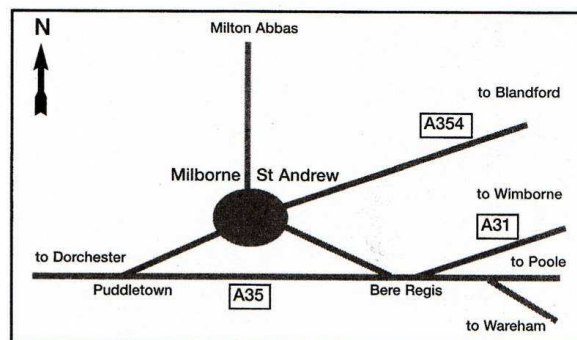

Sunday 1st July

Walk & Wail!

Workshops

Folk Clubs

Tune Sessions

Concert

Survivors Session

*Programme subject to alteration
with out notice.*

The programme is still evolving.
More details nearer the time.

**We are very grateful for all of our
workshop leaders, MCs, and stewards
etc who give their services for free!
Let us show our appreciation by giving
generously to support the named
charities with the proceeds.**

Where is Milborne St Andrew?

Our ethos:-

*Roger's Rant aim to run a weekend that is enjoyable and
fun for all the participants*

*Roger's Rant believes in the promotion of traditional and
contemporary acoustic folk music, song and dance, with
the emphasis on taking part. It particularly wishes to
encourage young performers.*

For further information

Email: rogers.rant@gmail.com

Or visit our web pages on

<http://www.myspace.com/rogersrant>

[http://en-gb.facebook.com/pages/Rogers-](http://en-gb.facebook.com/pages/Rogers-Rant/177226882312761)

[Rant/177226882312761](http://en-gb.facebook.com/pages/Rogers-Rant/177226882312761)

No internet access? contact

Gilly and Tony on 01929 480850

Want to get more involved and help make Rogers
Rant a success again this year?
rogers.rant@gmail.com

Sing, Dance and Play at

Roger's Rant 2012

29th June to 1st July 2012

Milborne St Andrew in Dorset

**Come along to an interactive weekend of
song, music and dance in the heart of the
Dorset country side**